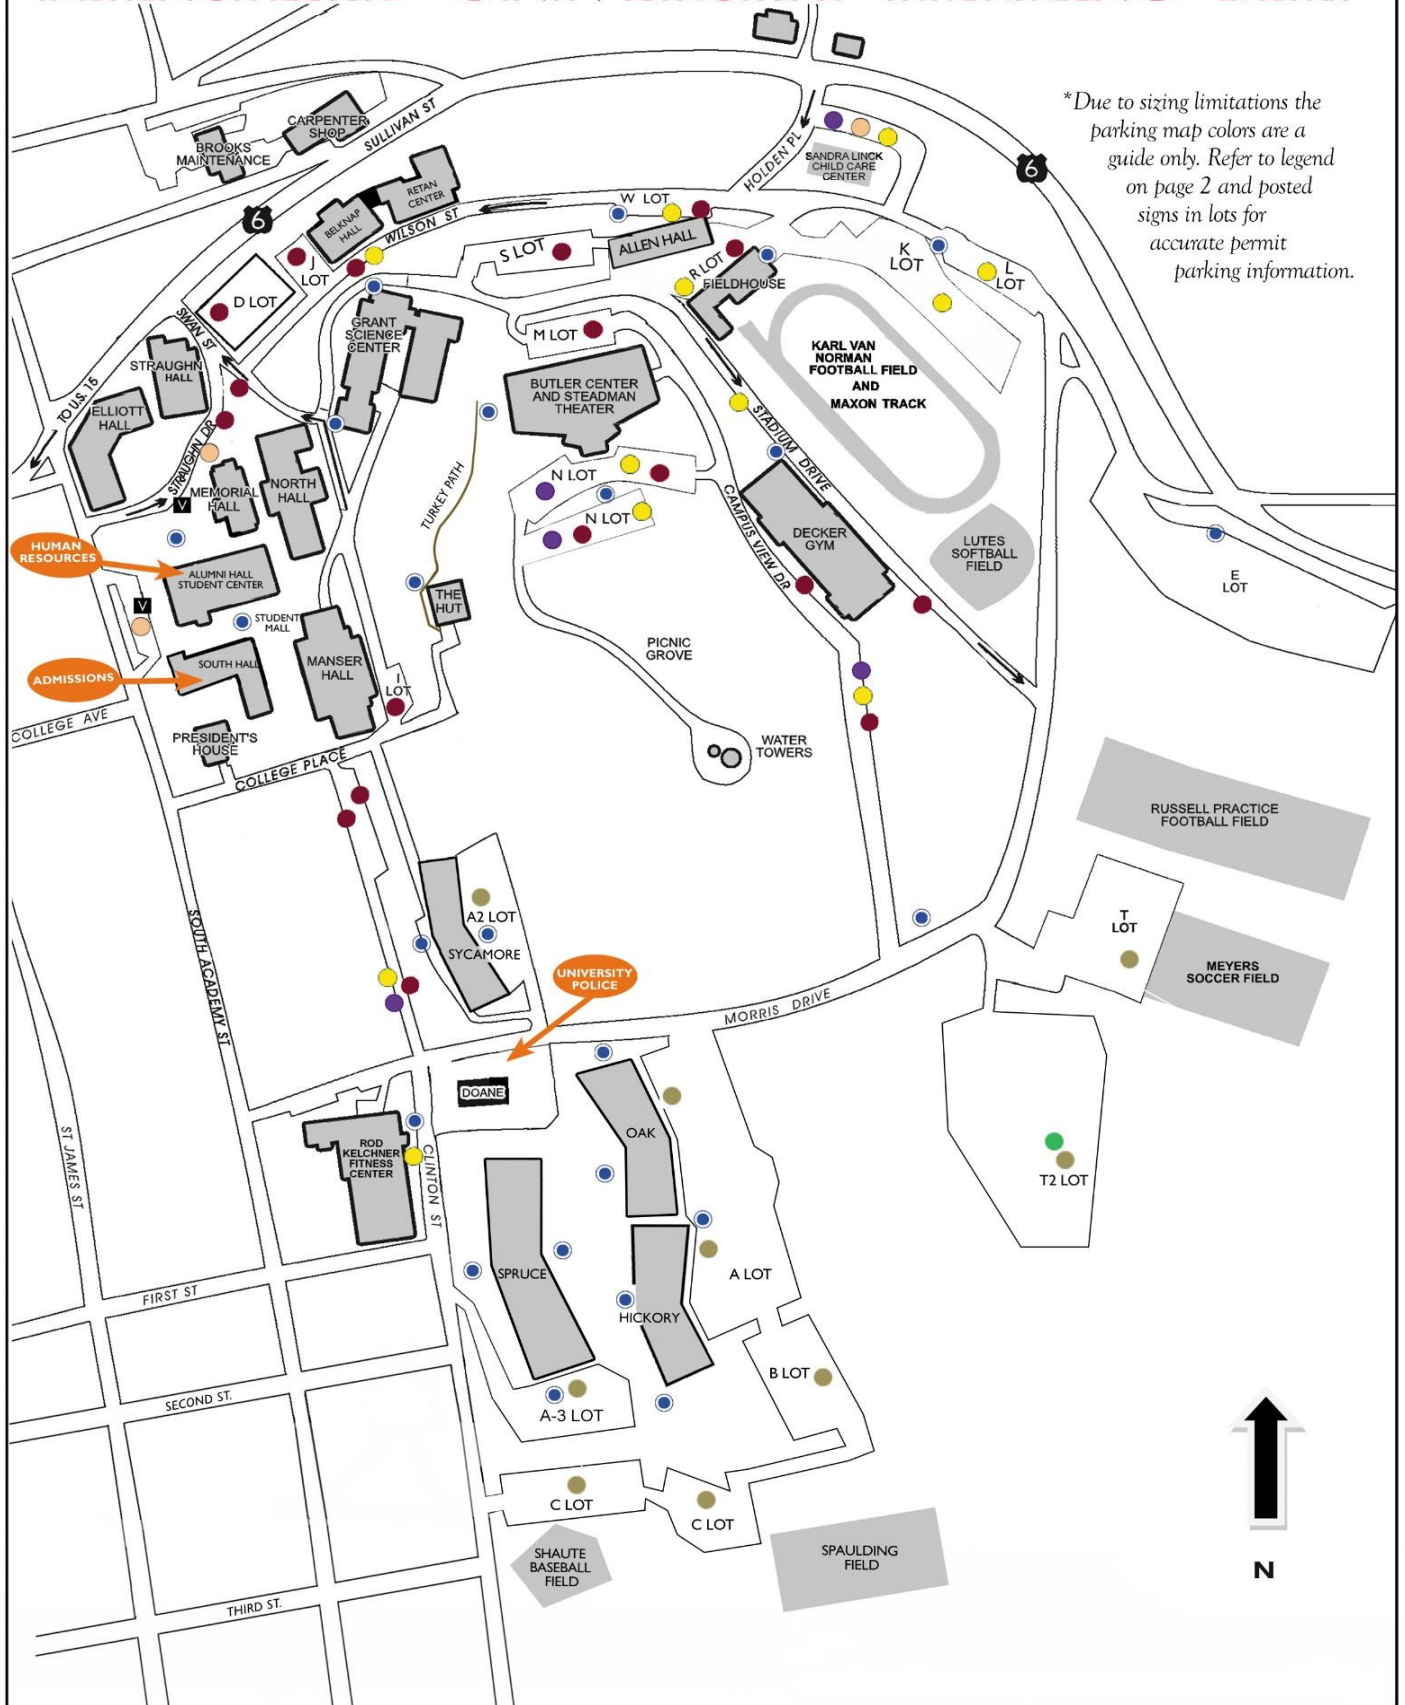

MANSFIELD UNIVERSITY PARKING MAP