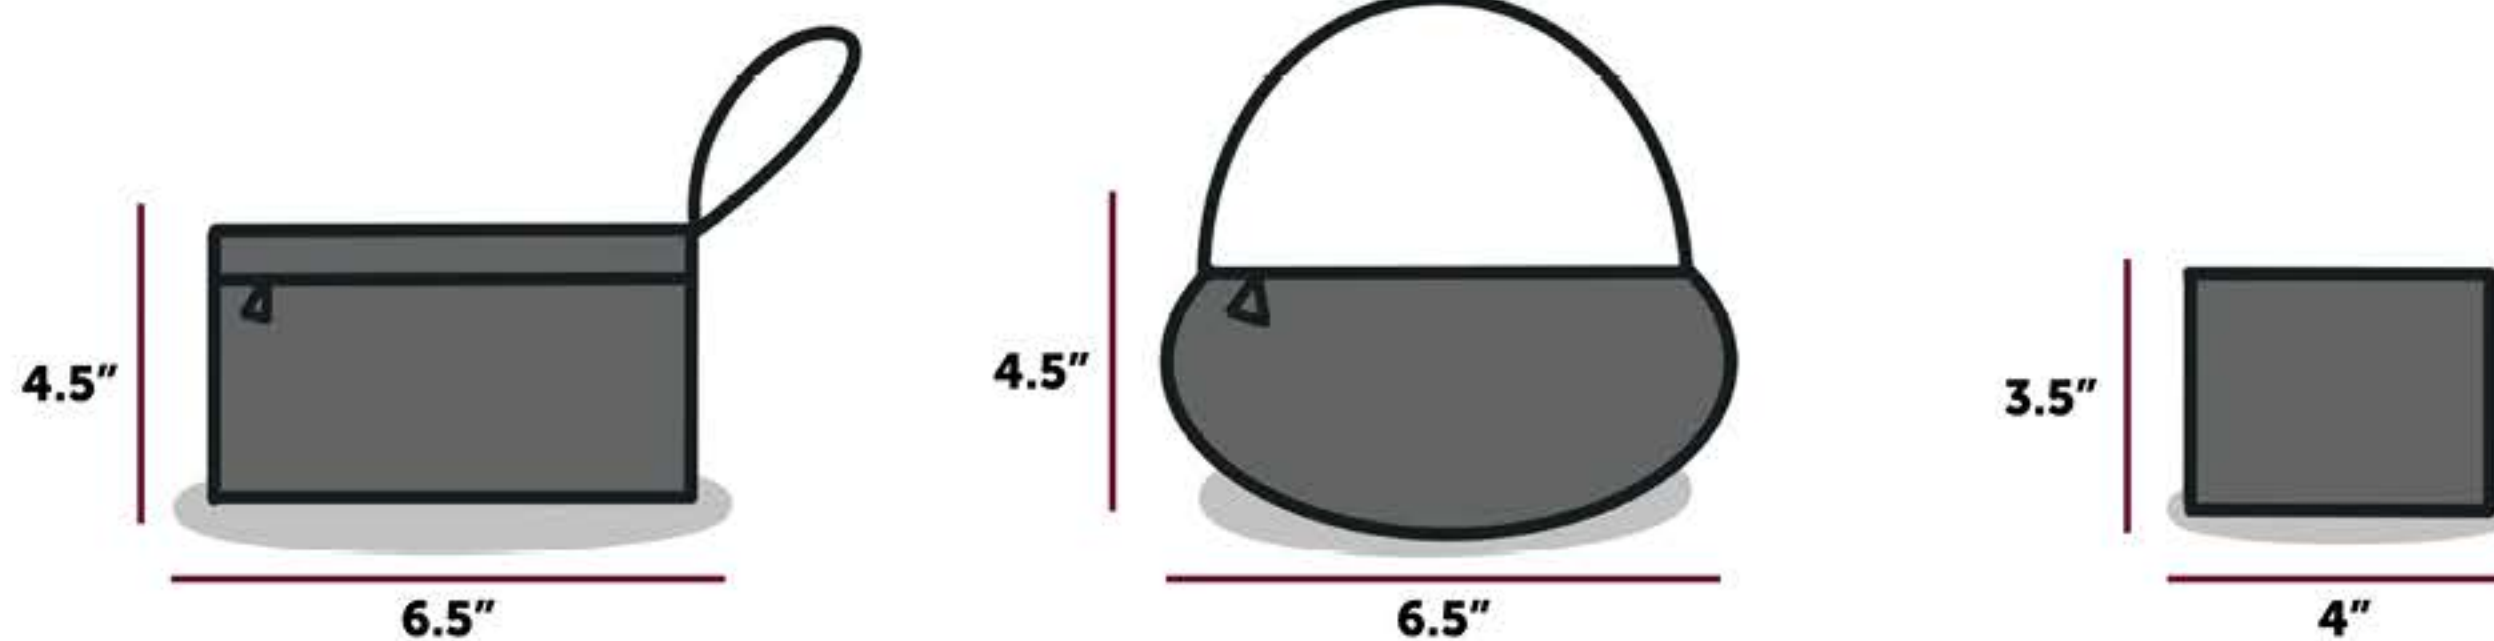

CLEAR BAG POLICY

APPROVED BAGS

CLEAR TOTE

PLASTIC, VINYL, OR PVC AND DO NOT EXCEED 12" x 6" x 12"

PLASTIC STORAGE BAG

1 GALLON
RE-SEALABLE, CLEAR

SMALL CLUTCH BAG

APPROXIMATELY THE SIZE OF A HAND WITH OR WITHOUT A HANDLE OR STRAP NO LARGER THAN 4.5" x 6.5"