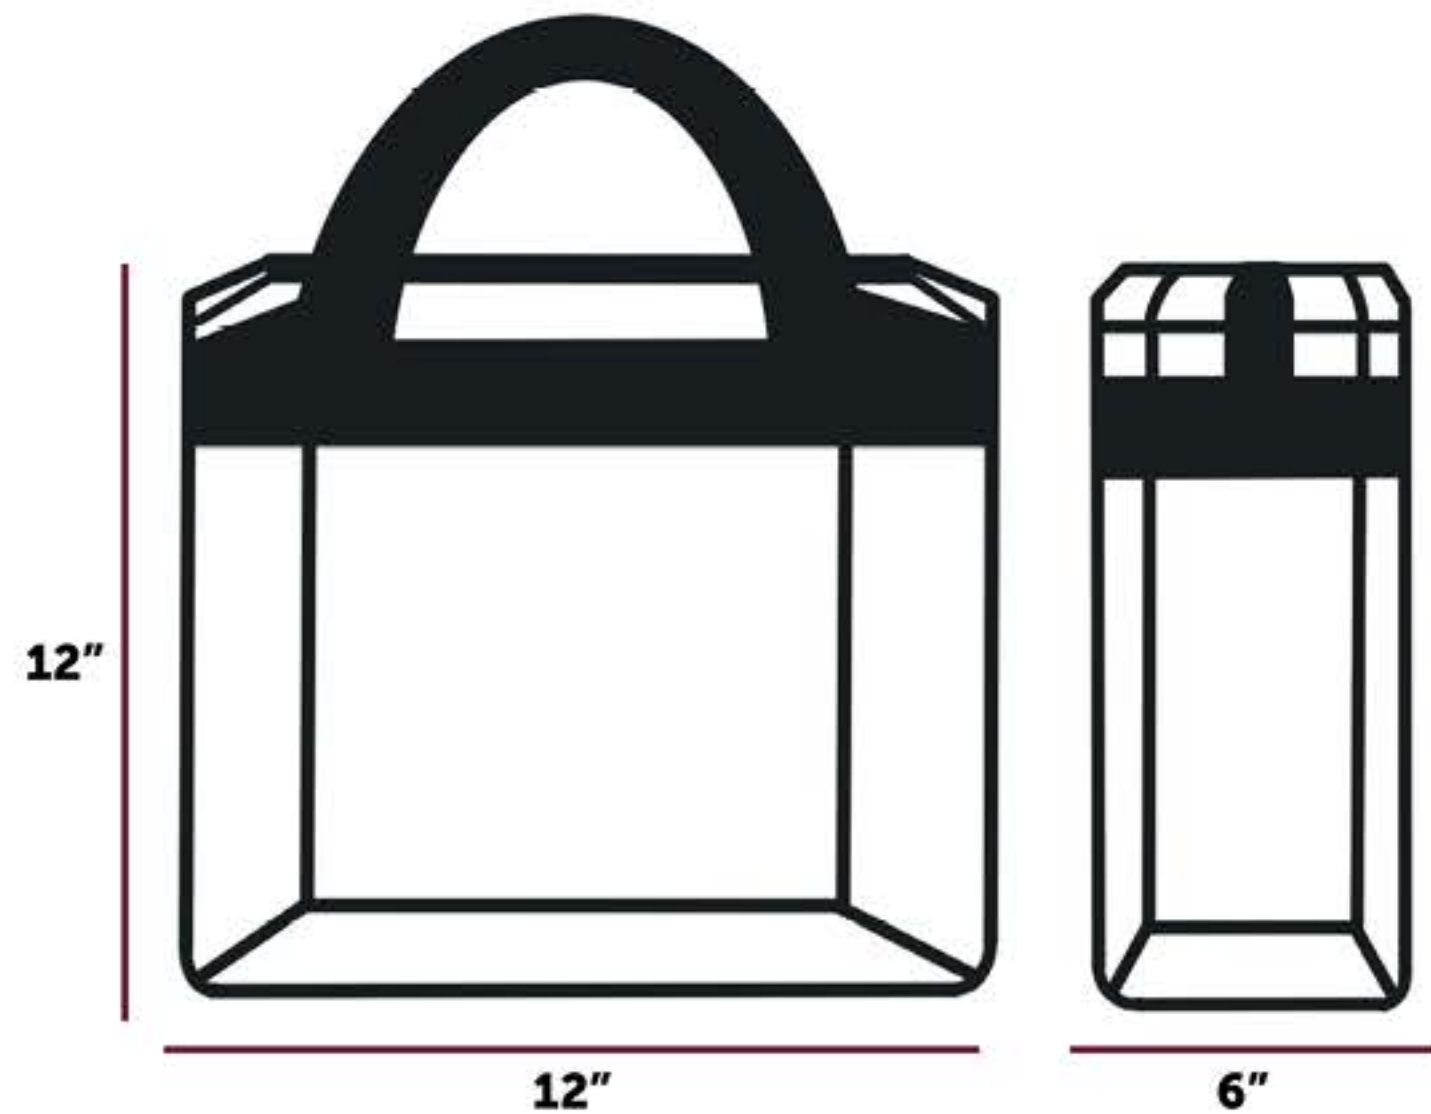

CLEAR BAG POLICY

APPROVED BAGS

CLEAR TOTE

PLASTIC, VINYL, OR PVC AND DO NOT EXCEED 12" x 6" x 12"

PLASTIC STORAGE BAG

1 GALLON
RE-SEALABLE, CLEAR

SMALL CLUTCH BAG

APPROXIMATELY THE SIZE OF A HAND WITH OR WITHOUT A HANDLE OR STRAP NO LARGER THAN 4.5" x 6.5"

NOT APPROVED FOR ENTRY:

- ⊘ Large Purses
- ⊘ Strollers
- ⊘ Coolers
- ⊘ Briefcases
- ⊘ Backpacks
- ⊘ Wrapped Gifts
- ⊘ Diaper Bags
- ⊘ Computer Bags
- ⊘ Luggage of Any Kind
- ⊘ Cinch Bags
- ⊘ Fanny Packs
- ⊘ Camera Bags
- ⊘ Umbrellas